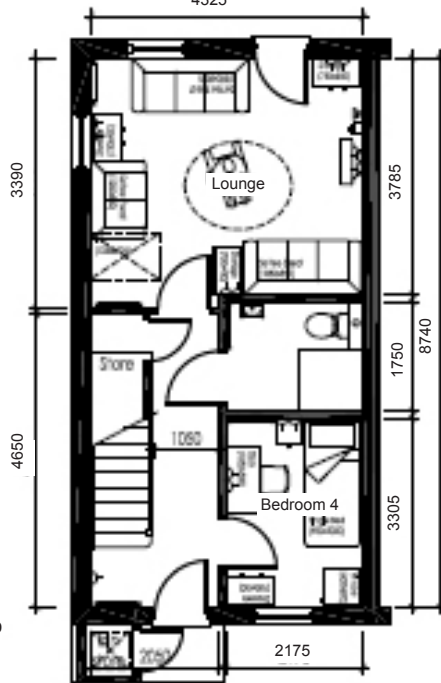

homeswithinreach

Type A ~ Plots 1, 3, 13 & 15 - 17, 34
 Type B ~ Plot 33
 Type C ~ Plots 2 & 14

Type A
 Front Elevation
 4325

Type B

Type C

Side Elevation
 4425
 Gable windows to plots
 1, 5, 16 and 34 only

Rear Elevation
 4425

Ground Floor

First Floor

Second Floor

Note: Bin store to plot 33 only

Floor Area - 114m² (1227 sq.ft)