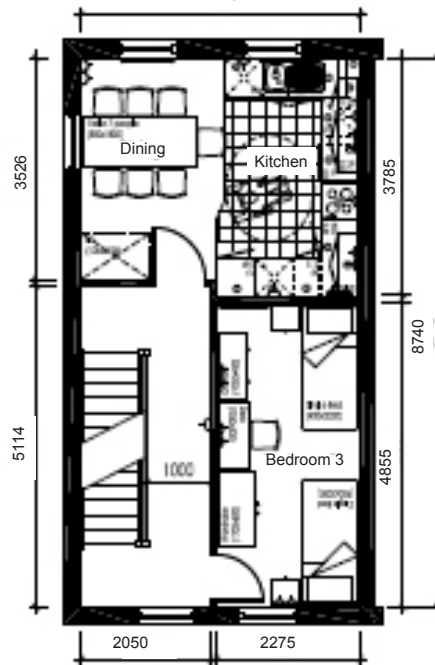

homeswithinreach

Type A ~ Plots 1, 3, 13 & 15 - 17, 34
 Type B ~ Plot 33
 Type C ~ Plots 2 & 14

Type A
 Front Elevation
 4325

Type B

Type C

Side Elevation
 4425
 Gable windows to plots
 1, 5, 16 and 34 only

Rear Elevation
 4425

Ground Floor

First Floor

Second Floor

Note: Bin store to plot 33 only

Floor Area - 114m² (1227 sq.ft)