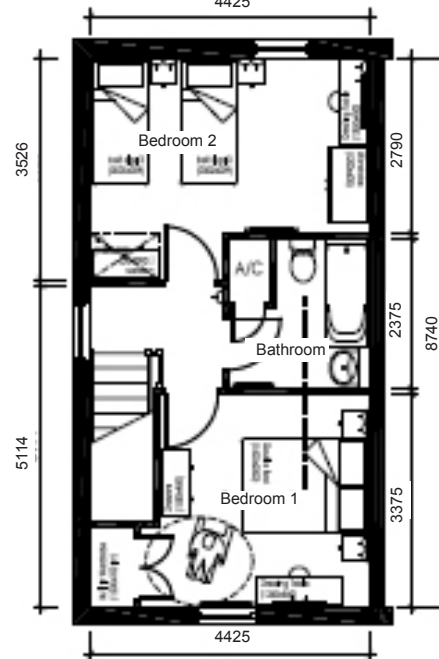

homeswithinreach

Type A ~ Plots 1, 3, 13 & 15 - 17, 34
 Type B ~ Plot 33
 Type C ~ Plots 2 & 14

Type A
 Front Elevation
 4325

Type B

Type C

Side Elevation
 4425
 Gable windows to plots
 1, 5, 16 and 34 only

Rear Elevation
 4425

Ground Floor

First Floor

Second Floor

Note: Bin store to plot 33 only

Floor Area - 114m² (1227 sq.ft)