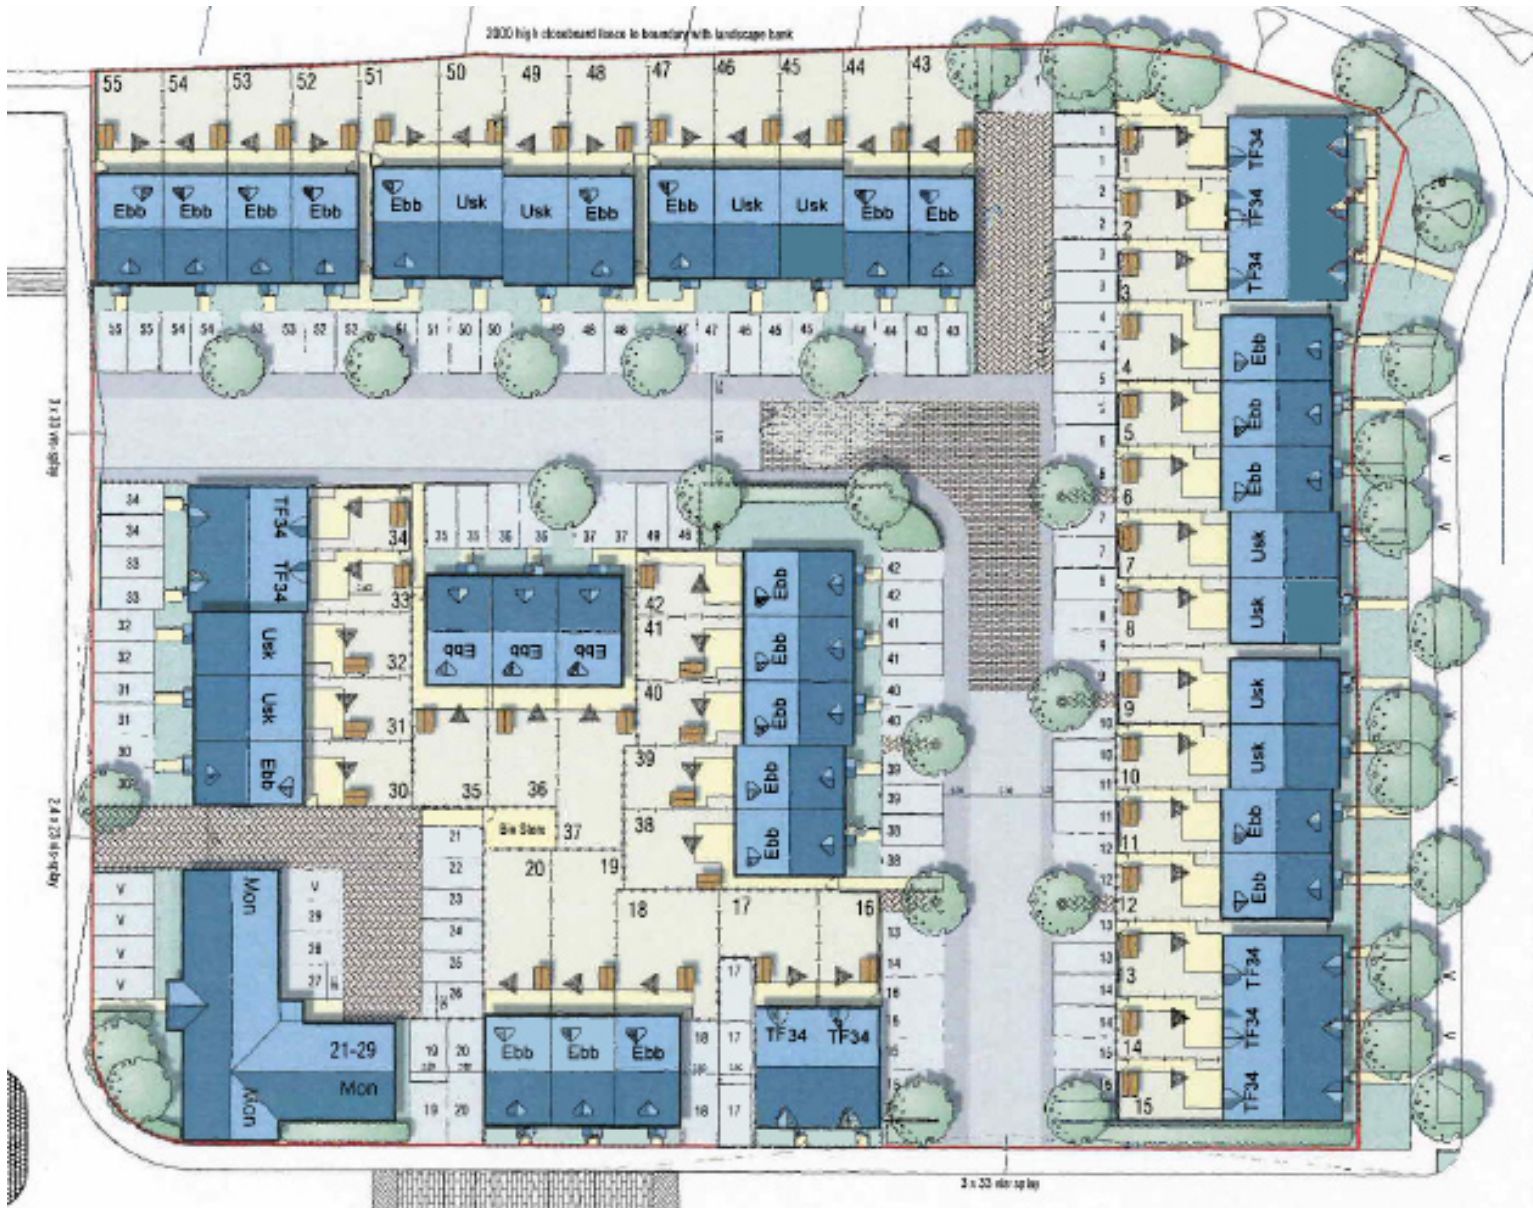

# homeswithinreach

united  
welsh

Housetype	No	
TF34	4 bed 7 person 3 storey house	10
Ebb	3 bed 5 person 3 storey house	26
Usk	2 bed 4 person House	10
Mon	2 bed 3 person Flat	9
Total		55

## Key

-  1800 Brick Screenwall
-  1800 Closeboarded Fencing
-  1200 Panel Fencing and Privacy
-  900 Railings
-  Gate
-  Indicative Lanscaping