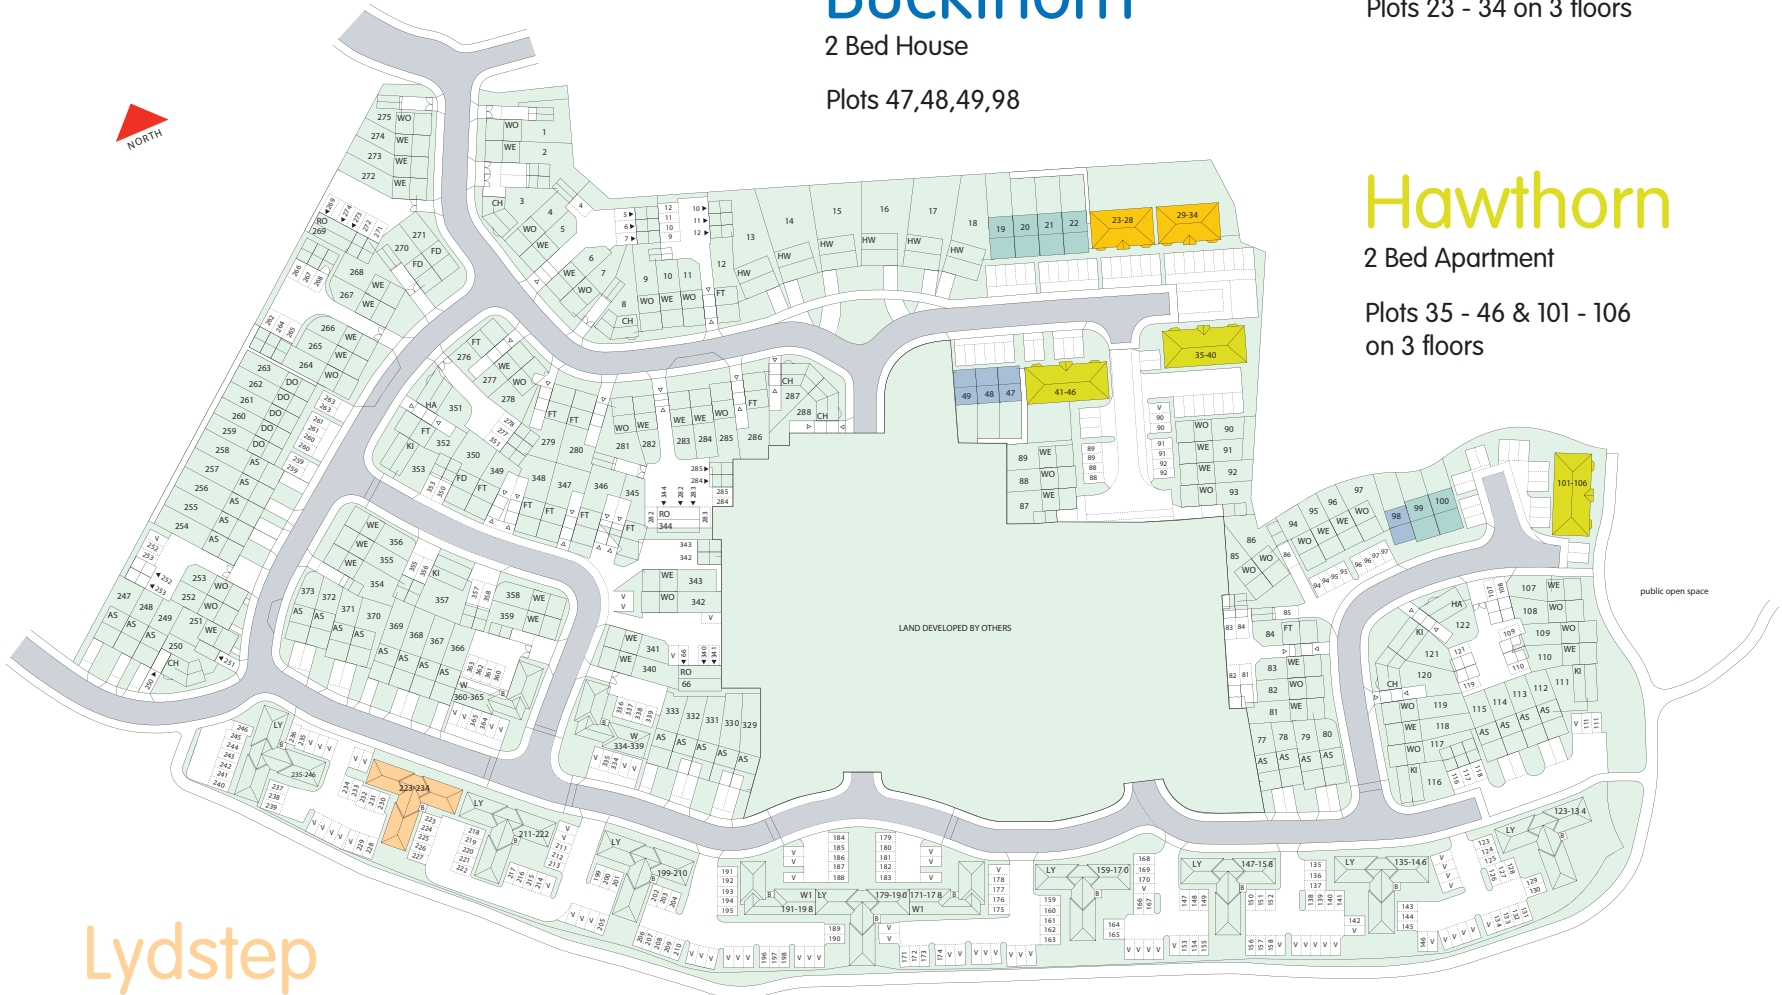

Redshank

4 Bed House

Plots 19,20,21,22,99,100

Blackthorn

1 Bed Apartment

Plots 23 - 34 on 3 floors

Buckthorn

2 Bed House

Plots 47,48,49,98

Hawthorn

2 Bed Apartment

Plots 35 - 46 & 101 - 106
on 3 floors

Lydstep

2 Bed Apartment

Plots 223 - 234 on 3 floors

Bryant Homes

united
welsh